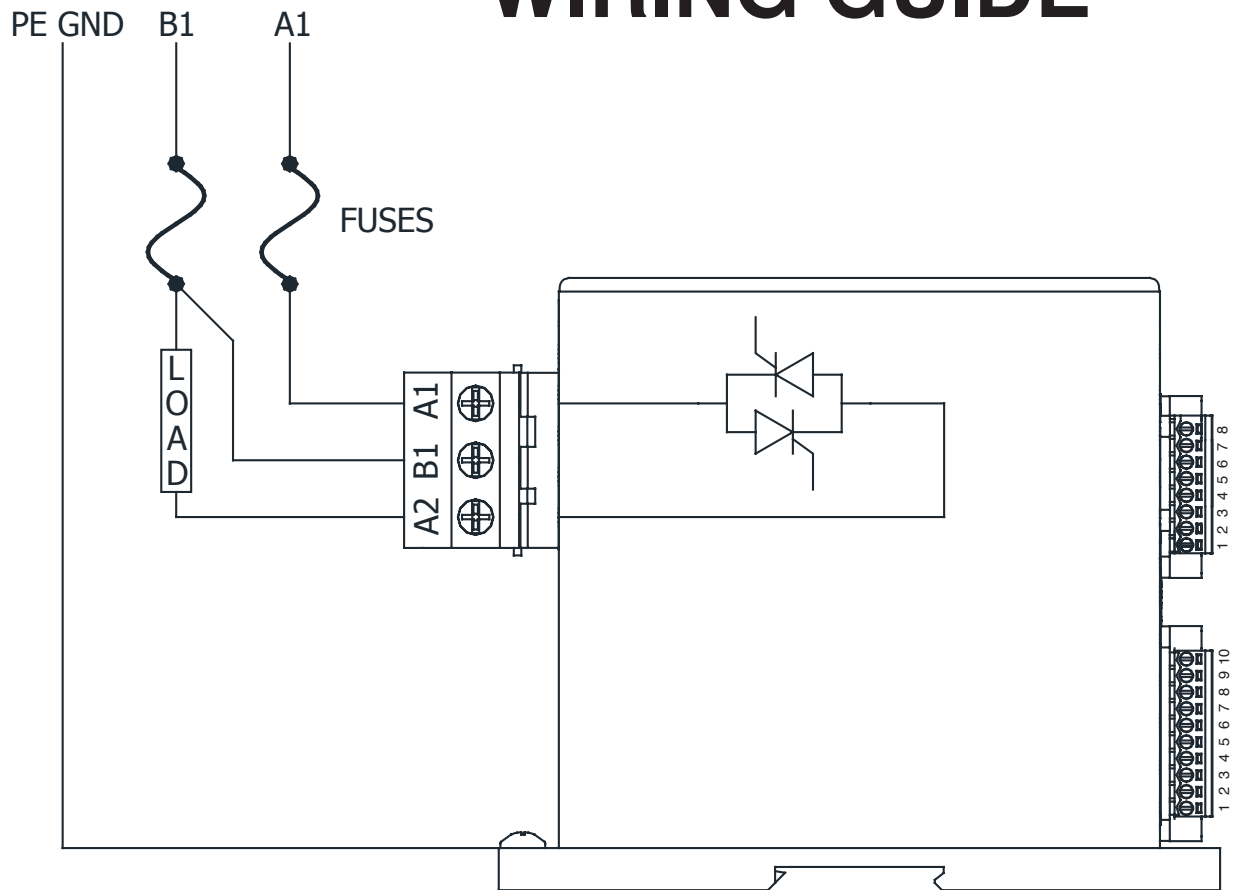

MICROFUSION WIRING GUIDE

P1/P2 CONNECTOR

P1 Connector

P2 Connector

CONTACT/ORDERING INFORMATION

TEL: (952) 474-6200 | (800) 765-2799
 FAX: (952) 474-6070 | www.cciipower.com
 18760 Lake Drive East, Chanhassen, MN 55317, USA