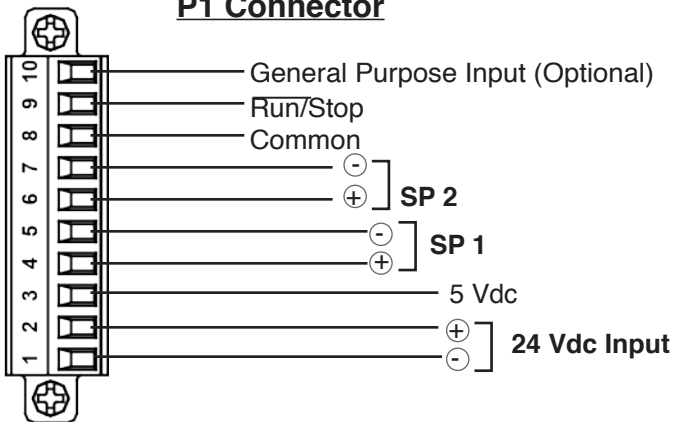

MICROFUSION WIRING GUIDE

P1/P2 CONNECTOR

P1 Connector

P2 Connector

CONTACT/ORDERING INFORMATION

TEL: (952) 474-6200 | (800) 765-2799
 FAX: (952) 474-6070 | www.cciipower.com
 18760 Lake Drive East, Chanhassen, MN 55317, USA