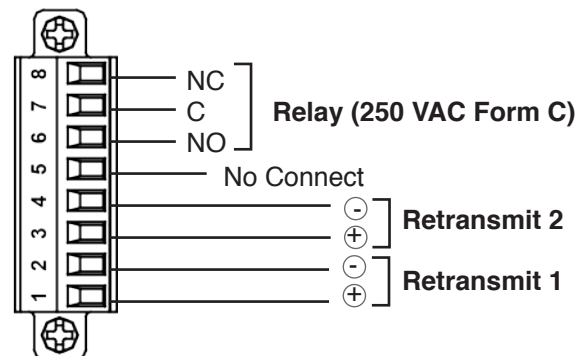

MICROFUSION WIRING GUIDE

P1/P2 CONNECTOR

P1 Connector

P2 Connector

CONTACT/ORDERING INFORMATION

TEL: (952) 474-6200 | (800) 765-2799
 FAX: (952) 474-6070 | www.cciipower.com
 18760 Lake Drive East, Chanhassen, MN 55317, USA